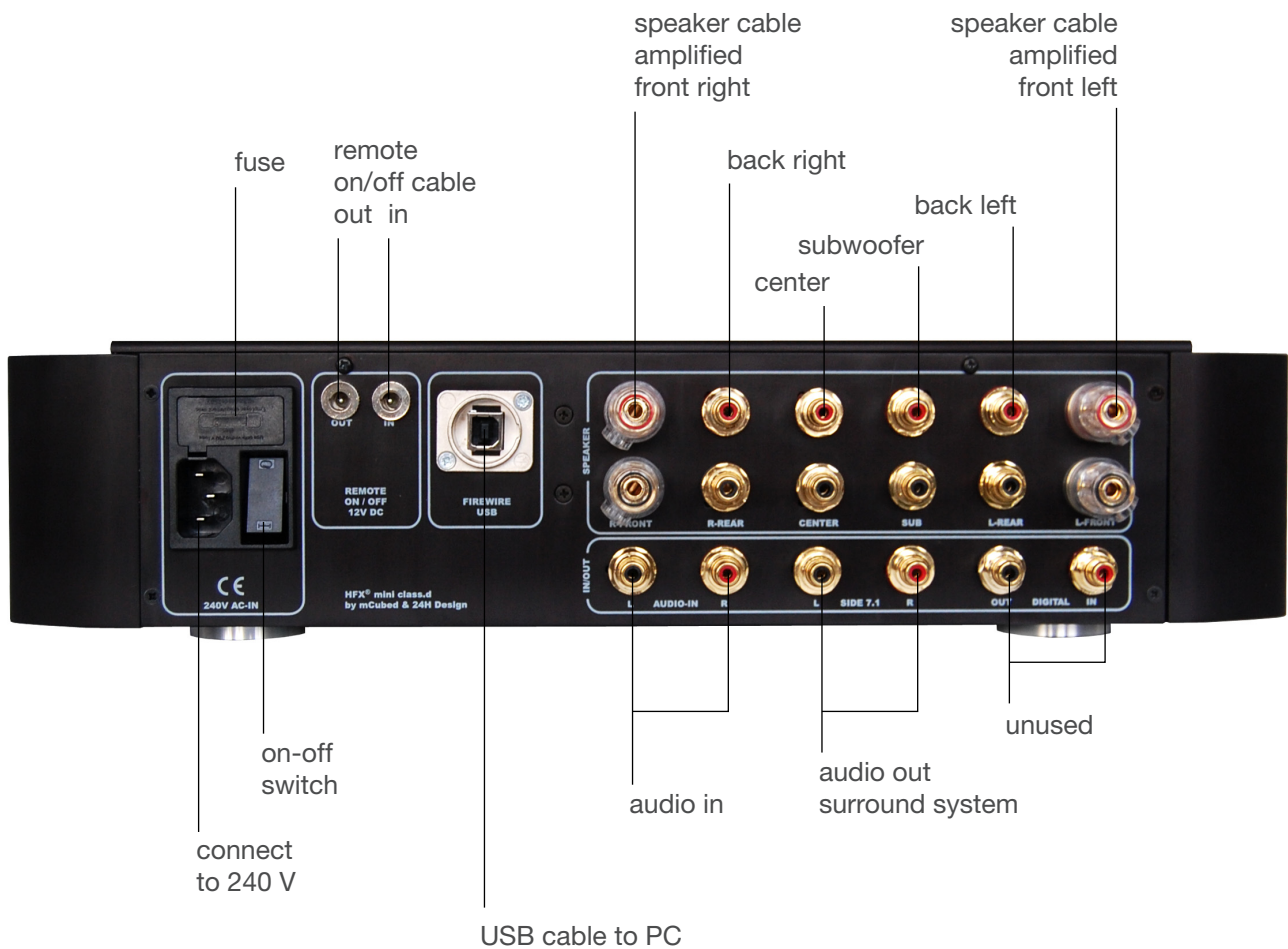

HFX mini class.d AMPLIFIER 800W/2

Package contents:

- remote on/off cable for PC incl. slot sheet
- CD with USB driver and cable (if soundcard inside)
- power cord for for 240V

ⓘ <http://www.mcubed-tech.com/forum/>

ATTENTION: if the amplifier is connected with a laptop only, then you have to switch it on and off with the help of any available 12V PSU (not part of the delivery content). To avoid a blob when USB connection to amplifier is activated, please activate 5V permanent power to the USB ports on the PC (USB wake up in the BIOS or jumpers near the USB ports)